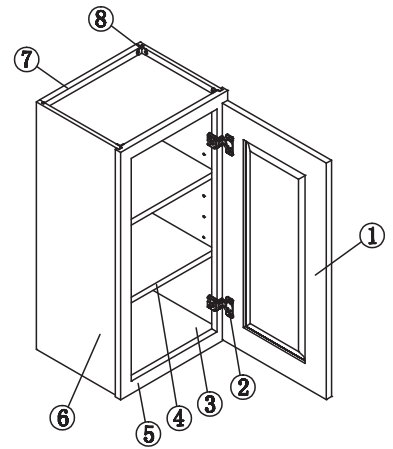

Wall Cabinet

- 1. **Door:** Partial Overlay Cabinet Door. Solid wood rail and stile, MDF center core.
- 2. **Hinge:** DTC fully concealed Six-Way adjustable soft-close hinges.
- 3. **Bottom Panel:** 1/2" thick plywood.
- 4. **Full-Depth shelf:** adjustable 3/4" thick plywood with metal shelf pins.
- 5. **Face Frame:** 3/4" thick, 1 1/2" wide solid wood.
- 6. **Side panel:** 1/2" thick plywood with dovetail slide-on structure.
- 7. **Back Panel:** 1/2" thick plywood.
- 8. **Corner bracket:** Durable metal corner bracket to secure the cabinet box.