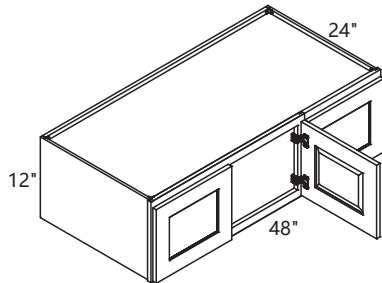

Refrigerator Wall Cabinet

W301224 , W331224 , W361224
W421224 , W301524 , W331524
W361524 , W301824 , W331824
W361824 , W302124 , W332124
W362124

W481224

Item	W	H	D
W301224	30	12	24
W331224	33	12	24
W361224	36	12	24
W421224	42	12	24
W481224	48	12	24
W301524	30	15	24
W331524	33	15	24
W361524	36	15	24
W301824	30	18	24
W331824	33	18	24
W361824	36	18	24
W302124	30	21	24
W332124	33	21	24
W362124	36	21	24
W302424	30	24	24
W332424	33	24	24
W362424	36	24	24

Wall Diagonal Corner Cabinet

Item	W	H	D
WDC2412	24	12	12
WDC2415	24	15	12
WDC2430	24	30	12
WDC2436	24	36	12

WDC2442	24	42	12

Cabinet shelves are not available for any cabinet height below 24".