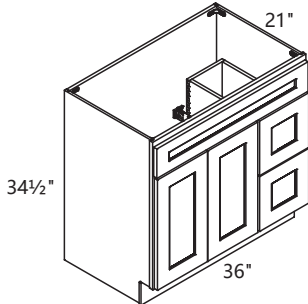

VSD36-L
VSD36-R

VSD36-L	36	34½	21
VSD36-R	36	34½	21