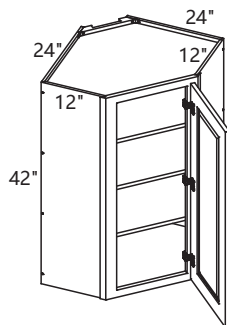

Wall Diagonal Corner Cabinet

WDC2412 , WDC2415
 WDC2430 , WDC2436

WDC2442

Item	W	H	D
WDC2412	24	12	12
WDC2415	24	15	12
WDC2430	24	30	12
WDC2436	24	36	12

WDC2442	24	42	12
---------	----	----	----

Cabinet shelves are not available for any cabinet height below 24".