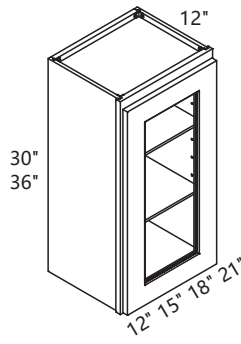

Wall Glass Cabinet

W1230GD, W1530GD, W1830GD, W2130GD
W1236GD, W1536GD, W1836GD, W2136GD