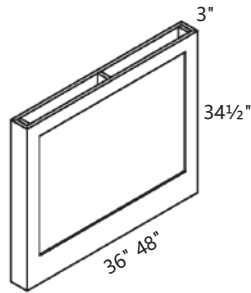

Island End Box

Item	W	H	D
IEB36	36	34½	3
IEB48	48	34½	3