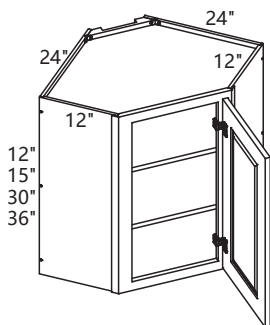

Wall Diagonal Corner Cabinet

WDC2412 , WDC2415
 WDC2430 , WDC2436

WDC2442

Item	W	H	D
WDC2412	24	12	12
WDC2415	24	15	12
WDC2430	24	30	12
WDC2436	24	36	12

WDC2442	24	42	12
---------	----	----	----

Cabinet shelves are not available for any cabinet height below 24".