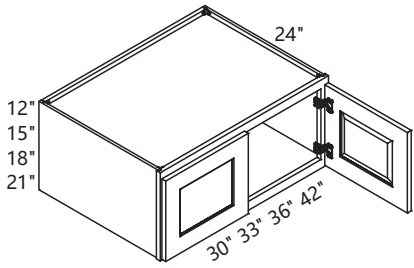

Refrigerator Wall Cabinet

W301224 , W331224 , W361224
W421224 , W301524 , W331524
W361524 , W301824 , W331824
W361824 , W302124 , W332124
W362124