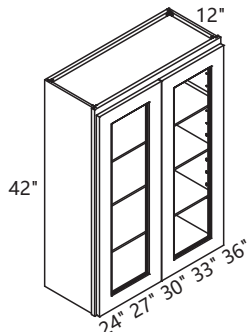

W2442GD, W2742GD, W3042GD
W3342GD, W3642GD

Item	W	H	D
W1230GD	12	30	12
W1530GD	15	30	12
W1830GD	18	30	12
W2130GD	21	30	12
W2430GD	24	30	12
W2730GD	27	30	12
W3030GD	30	30	12
W3330GD	33	30	12
W3630GD	36	30	12
W1236GD	12	36	12
W1536GD	15	36	12
W1836GD	18	36	12
W2136GD	21	36	12
W2436GD	24	36	12
W2736GD	27	36	12
W3036GD	30	36	12
W3336GD	33	36	12
W3636GD	36	36	12
W1242GD	12	42	12
W1542GD	15	42	12
W1842GD	18	42	12
W2142GD	21	42	12
W2442GD	24	42	12
W2742GD	27	42	12
W3042GD	30	42	12
W3342GD	33	42	12
W3642GD	36	42	12

Desert Cloud (DC) - glass door cabinet with wooden shelves; doors and cabinet body packed separately.