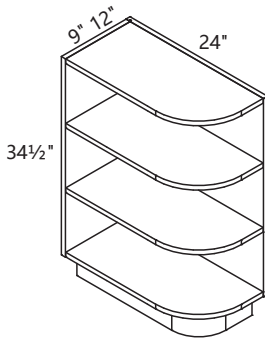

Base Open End Cabinet

Item	W	H	D
BOE09	9	34½	24
BOE12	12	34½	24