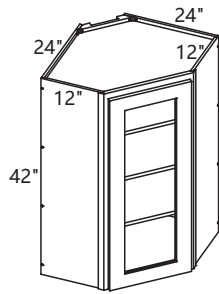

WDC2442GD

Item	W	H	D
WDC2412GD	24	12	12
WDC2415GD	24	15	12
WDC2430GD	24	30	12
WDC2436GD	24	36	12

WDC2442GD	24	42	12

Cabinet shelves are not available for any cabinet height less than 24".