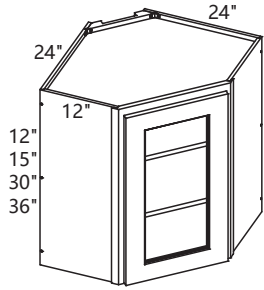

Wall Diagonal Corner Glass Cabinet

WDC2412GD , WDC2415GD
WDC2430GD , WDC2436GD