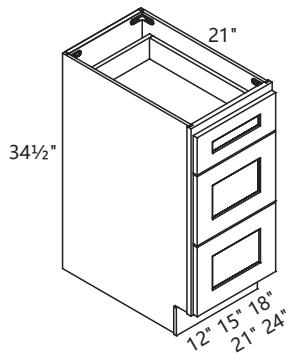

WDC2442GD	24	42	12
-----------	----	----	----

Cabinet shelves are not available for any cabinet height less than 24".

Island End Box

Item	W	H	D
IEB36	36	34½	3
IEB48	48	34½	3

Vanity 3-Drawers Base Cabinet

Item	W	H	D
VDB12-3	12	34½	21
VDB15-3	15	34½	21
VDB18-3	18	34½	21
VDB21-3	21	34½	21
VDB24-3	24	34½	21