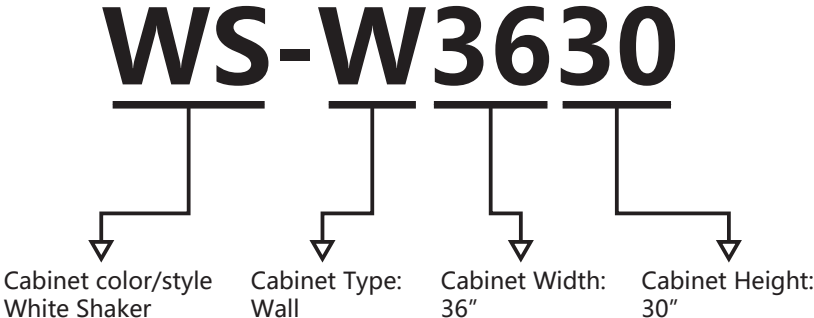

Wall Cabinet Coding:

1. Standard wall cabinets are 12" deep.
2. Standard Refrigerator wall cabinets are 12" or 24" deep.
3. Add door thickness for total depth.
4. All framed boxes are finished. No additional panels are needed for the exposed side.