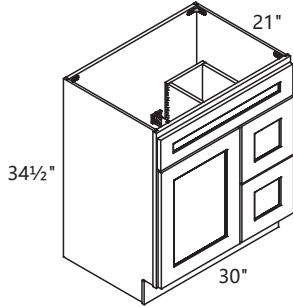

VSD30-L
VSD30-R

VSD30-L	30	34½	21
VSD30-R	30	34½	21