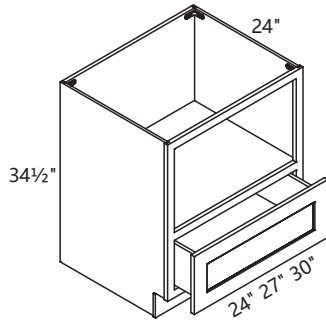

Base Microwave Cabinet

Item	W	H	D
BMC24	24	34½	24
BMC27	27	34½	24
BMC30	30	34½	24