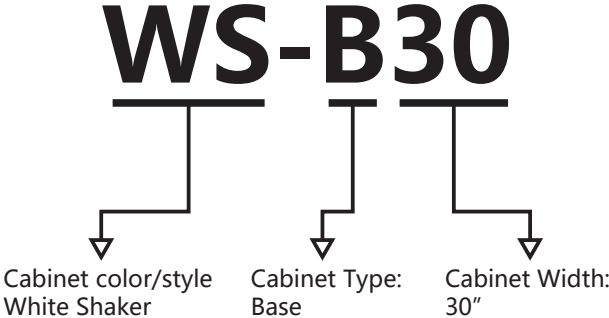

📍 6818 Tacoma Mall Blvd, Tacoma,
WA 98409

Krafter's Land Cabinetry Inc (Lynnwood)

☎ (425) 689-3660

✉ Lynnwood@kraftersland.com

📍 5710 196th St SW, Lynnwood,
WA 98036

Base Cabinet Coding:

- 1. Standard base cabinets are 24" deep & 34 1/4" high.
- 2. Standard vanity base cabinets are 21" deep & 34 1/4" high.
- 3. Add door thickness for total depth.
- 4. All framed boxes are finished. No additional panels are needed for the exposed side.