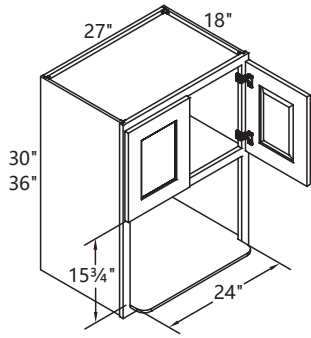

Wall Microwave Cabinet

WMC2730 , WMC2736

Item	W	H	D
WMC2730	27	30	18
WMC2736	27	36	18

WMC2742	27	42	18