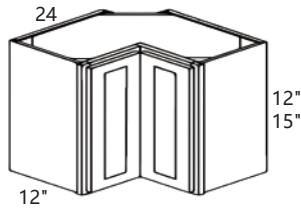

Wall Easy Reach Cabinet

WER2412, WER2415, WER2412GD, WER2415GD