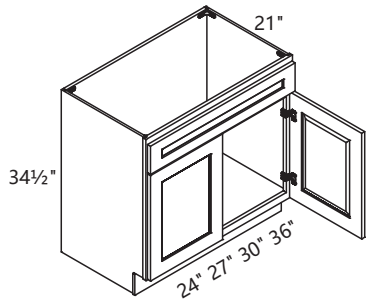

Vanity Sink Base Cabinet

VSB24 , VSB27
VSB30 , VSB36

Item	W	H	D
VSB24	24	34½	21
VSB27	27	34½	21
VSB30	30	34½	21
VSB36	36	34½	21