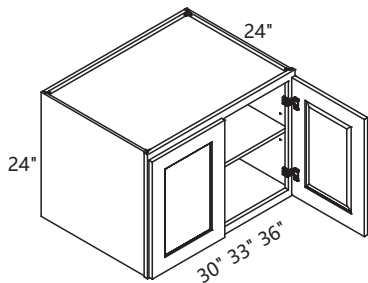

W302424 , W332424 , W362424

Item	W	H	D
W301224	30	12	24
W331224	33	12	24
W361224	36	12	24
W421224	42	12	24
W481224	48	12	24
W301524	30	15	24
W331524	33	15	24
W361524	36	15	24
W301824	30	18	24
W331824	33	18	24
W361824	36	18	24
W302124	30	21	24
W332124	33	21	24
W362124	36	21	24
W302424	30	24	24
W332424	33	24	24
W362424	36	24	24