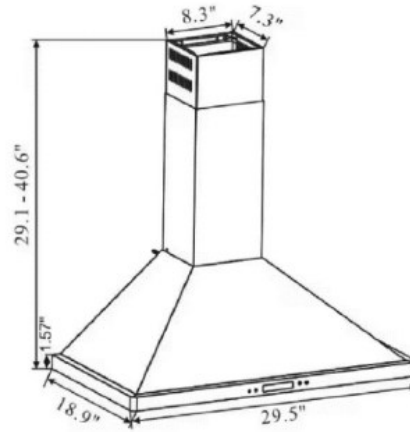

# RH106-631E/AS14(75)

**\$462.50**

Range Hood Size (Width)

30 in.

Install Type

Wall Mount / Convertible

Noise Level (Sones)

Lower than 65dB