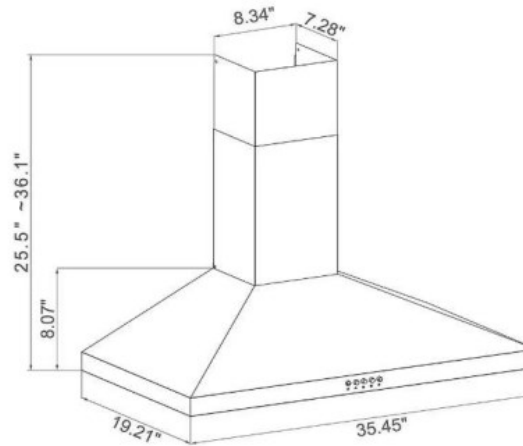

RH201-631T1YP11(90)

$356.25

Range Hood Size (Width)

36 in.

Install Type

Wall Mount / Convertible

Noise Level (Sones)

Lower than 65dB

Features

LED LIGHTS

Aluminum Filter

Maximum Air Flow Capacity (CFM)

350CFM