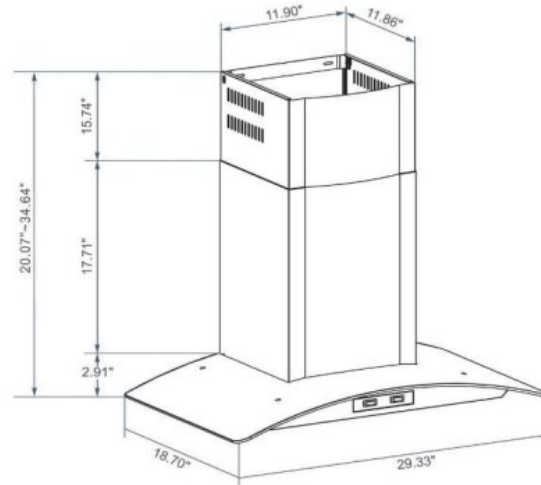

RH101-668A/AS14(75)

$356.25

Range Hood Size (Width)

30 in. & 36in.

Install Type

Wall Mount / Convertible

Noise Level (Sones)

Lower than 65dB

Features

LED LIGHTS

Aluminum Filter

Maximum Air Flow Capacity (CFM)

500CFM