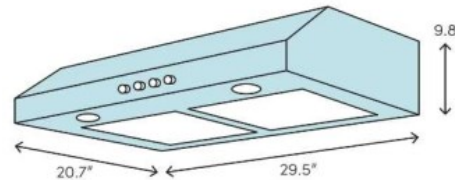

RH103-1801C/HP11(75)

$462.50

Range Hood Size (Width)

30 in.

Install Type

Under Cabinet / Convertible

Noise Level (Sones)

Lower than 65dB

Features

LED LIGHTS

Baffle Filter

Maximum Air Flow Capacity (CFM)

500CFM