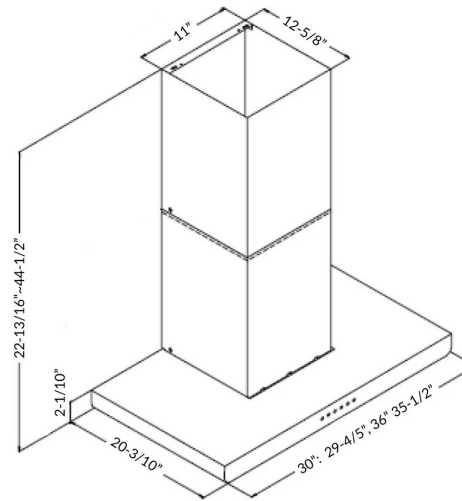

SAKURA

RH-M-3000-36"

$1,299.99

Range Hood Size (Width)

36 in.

Install Type

Under-Cabinet/Wall-mount Chimney

Noise Level (Sones)

2~5.5 Sones

Features

Sensor Touch Screen

Stainless Beehive Filter

Air Flow Capacity (CFM)

150~1200