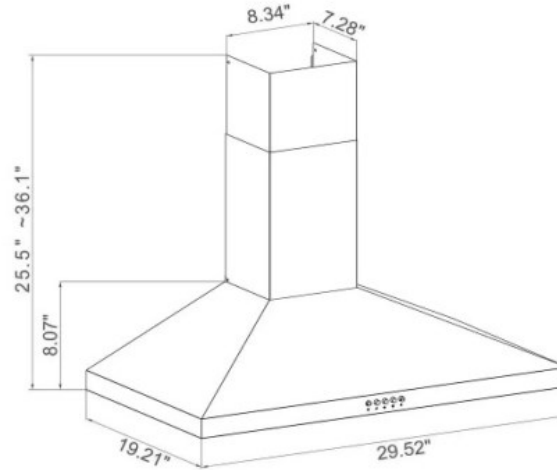

# RH104-631T1/YP11(75)

**\$356.25**

Range Hood Size (Width)

30 in.

Install Type

Wall Mount / Convertible

Noise Level (Sones)

Lower than 65dB