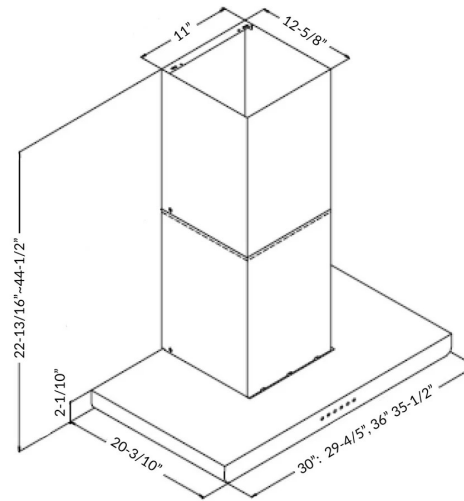

SAKURA

RH-M-3000-30"

$1,199.99

Range Hood Size (Width)

30 in.

Install Type

Under-Cabinet/Wall-mount Chimney

Noise Level (Sones)

2~5.5 Sones

Features

Sensor Touch Screen

Stainless Beehive Filter

Air Flow Capacity (CFM)

150~1200