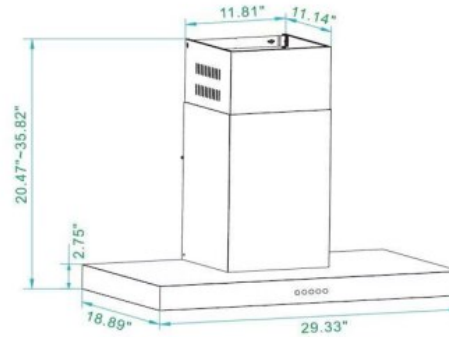

RH102-62775T/YP11

$356.25

Range Hood Size (Width)

30 in.

Install Type

Wall Mount / Convertible

Noise Level (Sones)

Lower than 65dB

Features

LED LIGHTS

Aluminum Filter

Maximum Air Flow Capacity (CFM)

350CFM